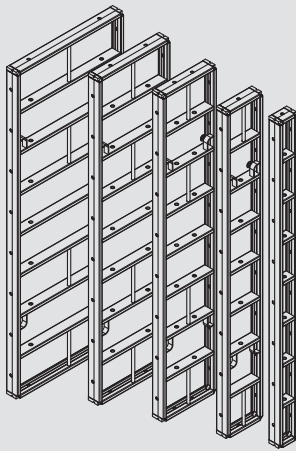

MEGALITE Modular Formwork

Light handset formwork in imperial dimensions

Basic components

	WEIGHT (lbs)	ITEM No.
ML Panel		
8' x 36"	141.1	1920390
8' x 24"	108	1920455
8' x 18"	90.3	1920473
8' x 12"	72.7	1920474
8' x 6"	53.7	1920475
6' x 36"	110.2	1920380
6' x 24"	83.5	1920456
6' x 18"	70.3	1920458
6' x 12"	55.7	1920460
6' x 6"	40.7	1920462
4' x 36"	76.7	1920365
4' x 24"	57.3	1920457
4' x 18"	48.5	1920459
4' x 12"	37.4	1920461
4' x 6"	27.7	1920463

	WEIGHT (lbs)	CÓDIGO
ML Corner		
Inside 8" x 8" x 8'	84.4	1920242
Inside 8" x 8" x 6'	64.8	1920246
Inside 8" x 8" x 4'	45	1920250
Outside 8'	48.5	1920082
Outside 6'	36.3	1920080
Outside 4'	24.2	1920075
Inside Hinged 8'	120.3	1920130
Inside Hinged 6'	90.3	1920146
Inside Hinged 4'	60.4	1920158
Outside Hinged 8'	79.8	1920128
Outside Hinged 6'	60	1920140
Outside Hinged 4'	39.9	1920152
Universal Hinged 8'	142.4	1920098
Universal Hinged 6'	105	1920100
Universal Hinged 4'	80.1	1920110

ML Universal Panel		
8' x 30"	146.3	1920480
6' x 30"	109.5	1920490
4' x 30"	80.1	1920500

MEGALITE Clamp	3	1920818
-----------------------	---	---------

NEVI Clamp	8.7	1920851
-------------------	-----	---------