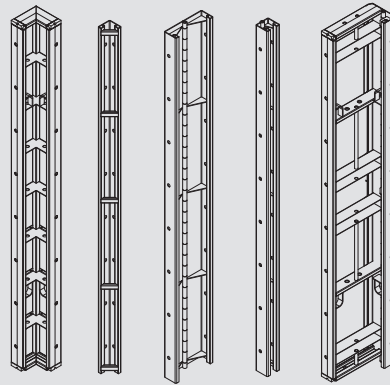

MEGALITE Modular Formwork

Light handset formwork in imperial dimensions

Basic components

	WEIGHT (lbs)	ITEM No.
ML Panel		
8' x 36"	141.1	1920390
8' x 24"	108	1920455
8' x 18"	90.3	1920473
8' x 12"	72.7	1920474
8' x 6"	53.7	1920475
6' x 36"	110.2	1920380
6' x 24"	83.5	1920456
6' x 18"	70.3	1920458
6' x 12"	55.7	1920460
6' x 6"	40.7	1920462
4' x 36"	76.7	1920365
4' x 24"	57.3	1920457
4' x 18"	48.5	1920459
4' x 12"	37.4	1920461
4' x 6"	27.7	1920463

	WEIGHT (lbs)	CÓDIGO
ML Corner		
Inside 8" x 8" x 8'	84.4	1920242
Inside 8" x 8" x 6'	64.8	1920246
Inside 8" x 8" x 4'	45	1920250
Outside 8'	48.5	1920082
Outside 6'	36.3	1920080
Outside 4'	24.2	1920075
Inside Hinged 8'	120.3	1920130
Inside Hinged 6'	90.3	1920146
Inside Hinged 4'	60.4	1920158
Outside Hinged 8'	79.8	1920128
Outside Hinged 6'	60	1920140
Outside Hinged 4'	39.9	1920152
Universal Hinged 8'	142.4	1920098
Universal Hinged 6'	105	1920100
Universal Hinged 4'	80.1	1920110

ML Universal Panel		
8' x 30"	146.3	1920480
6' x 30"	109.5	1920490
4' x 30"	80.1	1920500

MEGALITE Clamp	3	1920818
-----------------------	---	---------

NEVI Clamp	8.7	1920851
-------------------	-----	---------