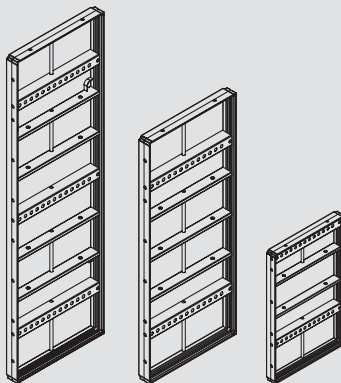

MEGALITE Modular Formwork

Light handset formwork in imperial dimensions

Basic components

	WEIGHT (lbs)	ITEM No.
ML Panel		
8' x 36"	141.1	1920390
8' x 24"	108	1920455
8' x 18"	90.3	1920473
8' x 12"	72.7	1920474
8' x 6"	53.7	1920475
6' x 36"	110.2	1920380
6' x 24"	83.5	1920456
6' x 18"	70.3	1920458
6' x 12"	55.7	1920460
6' x 6"	40.7	1920462
4' x 36"	76.7	1920365
4' x 24"	57.3	1920457
4' x 18"	48.5	1920459
4' x 12"	37.4	1920461
4' x 6"	27.7	1920463

	WEIGHT (lbs)	CÓDIGO
ML Corner		
Inside 8" x 8" x 8'	84.4	1920242
Inside 8" x 8" x 6'	64.8	1920246
Inside 8" x 8" x 4'	45	1920250
Outside 8'	48.5	1920082
Outside 6'	36.3	1920080
Outside 4'	24.2	1920075
Inside Hinged 8'	120.3	1920130
Inside Hinged 6'	90.3	1920146
Inside Hinged 4'	60.4	1920158
Outside Hinged 8'	79.8	1920128
Outside Hinged 6'	60	1920140
Outside Hinged 4'	39.9	1920152
Universal Hinged 8'	142.4	1920098
Universal Hinged 6'	105	1920100
Universal Hinged 4'	80.1	1920110

ML Universal Panel		
8' x 30"	146.3	1920480
6' x 30"	109.5	1920490
4' x 30"	80.1	1920500

MEGALITE Clamp	3	1920818
-----------------------	---	---------

NEVI Clamp	8.7	1920851
-------------------	-----	---------